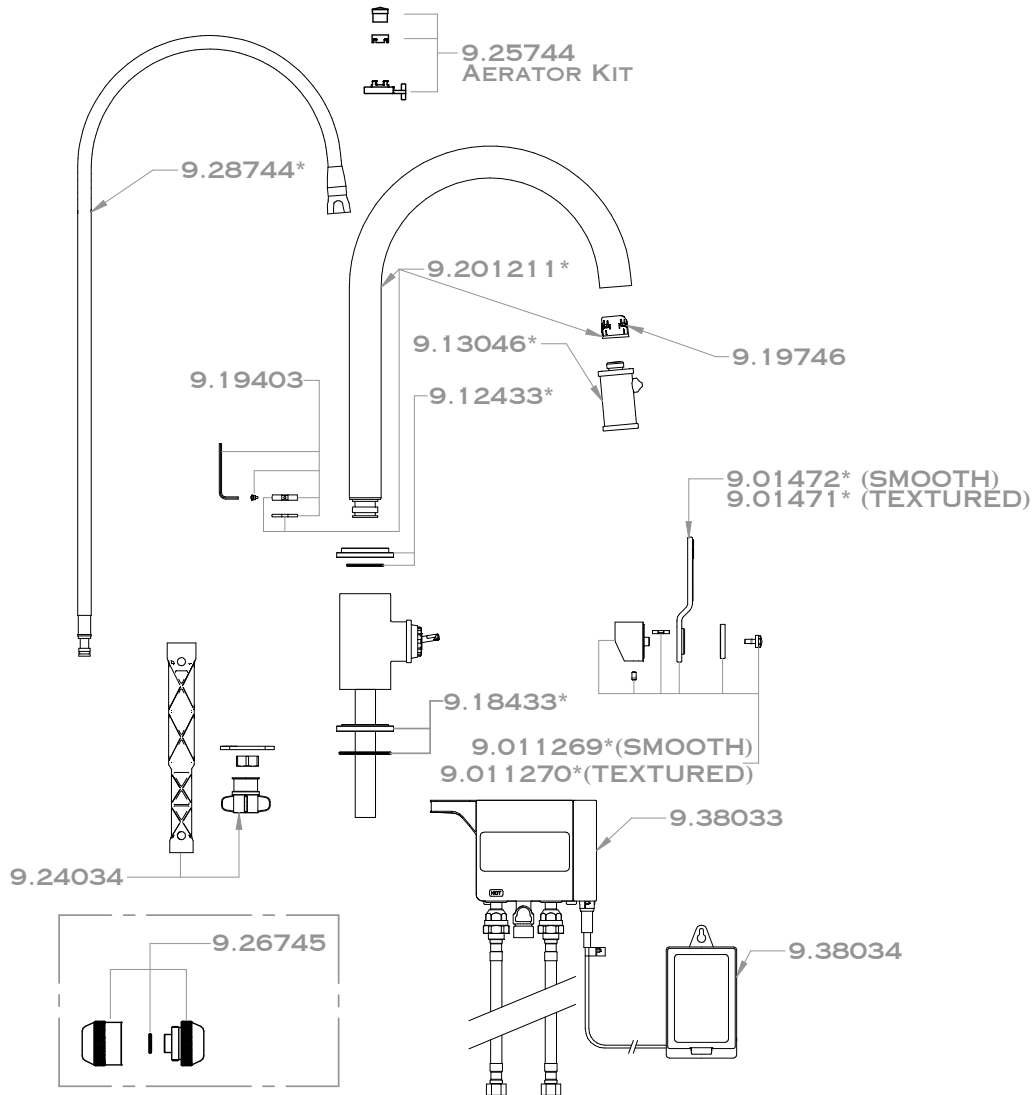

SPARE PARTS

* WHERE INDICATED PLEASE SPECIFY FINISH

For warranty or additional information, contact:

US customers

U.S.A.
HOUSEFROHL.COM
1-800-777-9762

Canadian customers

QUEBEC / MARITIMES / WESTERN CANADA
QUÉBEC / MARITIMES / OUEST CANADIEN
QUEBEC / MARITIMOS / CANADA OCCIDENTAL
HOUSEFROHL.CA
1-866-473-8442

ONTARIO
HOUSEFROHL.CA
1-800-287-5354