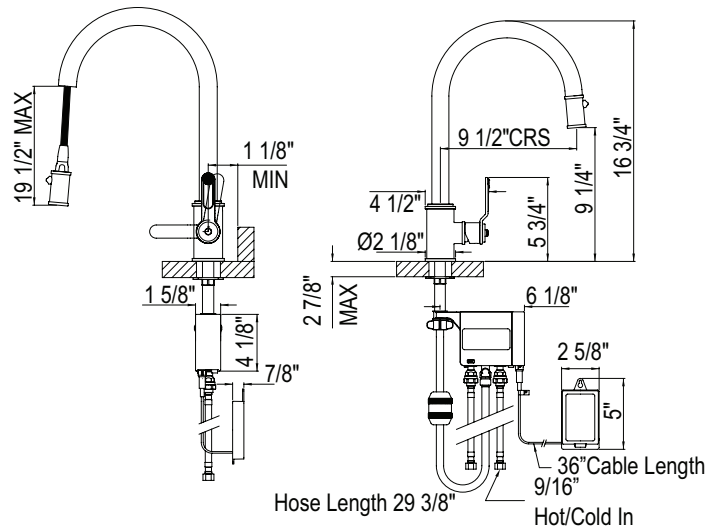

For warranty or additional information, contact:

US customers

U.S.A.
HOUSEFROHL.COM
1-800-777-9762

Canadian customers

QUEBEC / MARITIMES / WESTERN CANADA
QUÉBEC / MARITIMES / OUEST CANADIEN
QUEBEC / MARITIMOS / CANADA OCCIDENTAL
HOUSEFROHL.CA
1-866-473-8442

ONTARIO
HOUSEFROHL.CA
1-800-287-5354